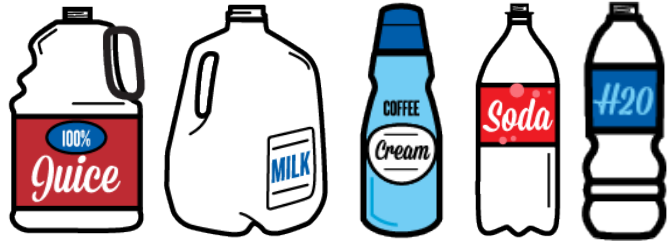

**DEPOSIT REFUND AMOUNTS**

**Aluminum/Tin Cans** 10-25¢  
 (plastic bags) refund

**Plastic Bottles/Jugs** 10-25¢  
 (plastic bags) refund

**Glass/Beer Bottles** 5-40¢  
 (boxes) refund

**Cartons/Juice Boxes** 10-25¢  
 (plastic bags) refund